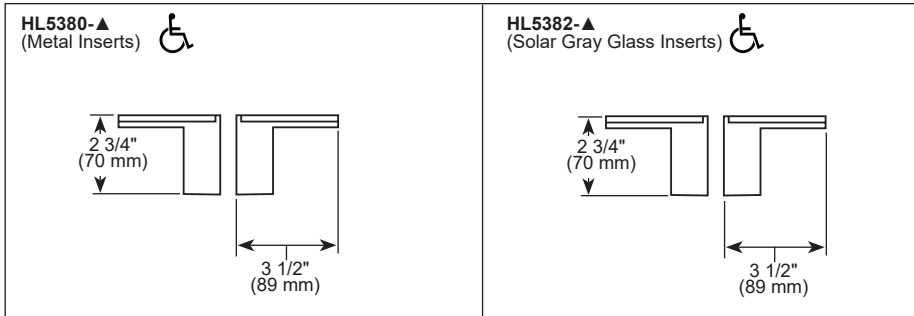

▲ Designate proper finish suffix

Brizo Kitchen & Bath Company reserves the right (1) to make changes in specifications and materials, and (2) to change or discontinue models, both without notice or obligation. Dimensions are for reference only. See current full-line price book or www.brizo.com for finish options and product availability.

BSP-S-68480-LHP Rev. F

Brizo Kitchen & Bath Company

55 E. 111th Street, Carmel, IN 46280
350 South Edgeware Road, St. Thomas, ON N5P 4L1
© 2025 Brizo Kitchen & Bath Company