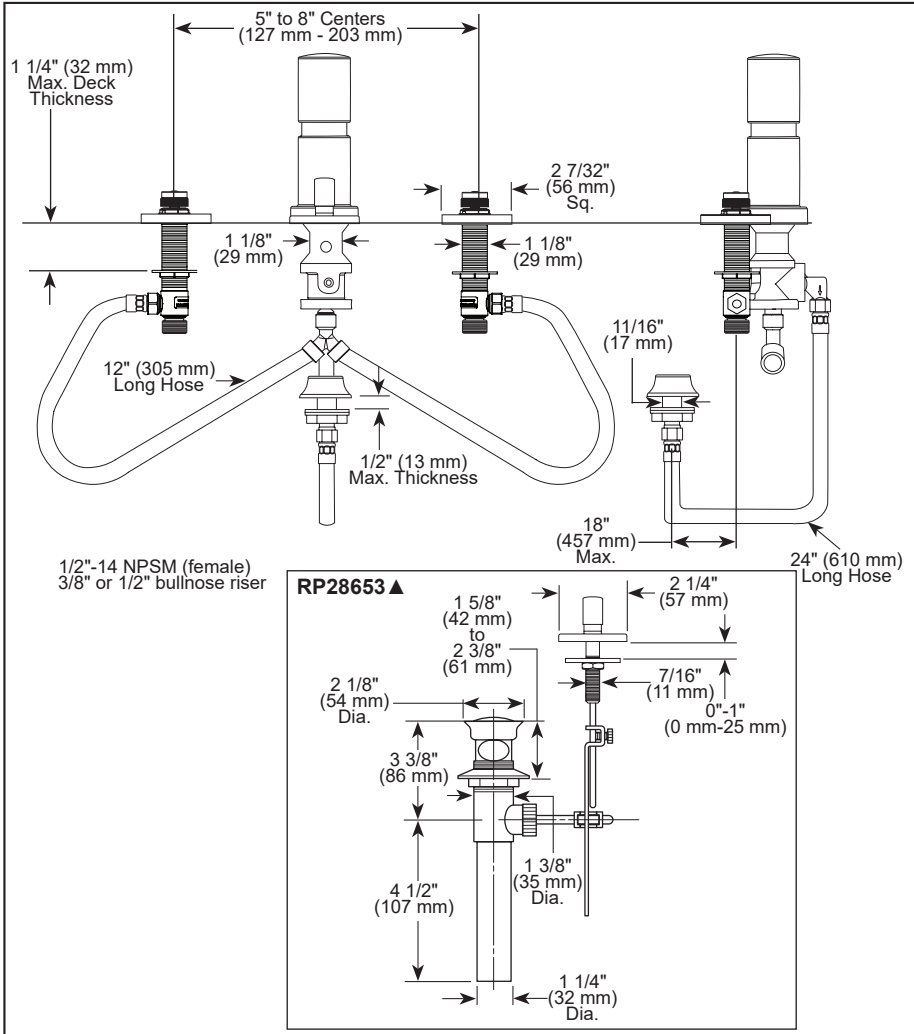

BRIZO®

BIDET FAUCET

■ Siderna® Collection

FEATURES

- Handles attach with rare earth magnets inside handles. No set screw required. Simplifies installation and provides flush mount installation.

STANDARD SPECIFICATIONS:

- Three handle bidet faucet for exposed mounting on 4 hole applications.
- Control mechanism shall be of the rotating ceramic cylinder type with 90° (1/4 turn) rotation.
- Metal drain has pop-up type fitting with plated flange and stopper.
- Diverter with integral vacuum breaker.
- Directional handle for rim flush or rosette spray douche.
- -LHP - Less Handle Product. See handle options below.