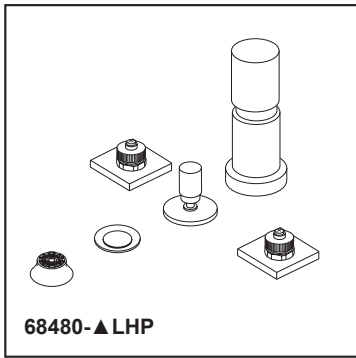

BRIZO®

BIDET FAUCET

■ Siderna® Collection

FEATURES

- Handles attach with rare earth magnets inside handles. No set screw required. Simplifies installation and provides flush mount installation.

STANDARD SPECIFICATIONS:

- Three handle bidet faucet for exposed mounting on 4 hole applications.
- Control mechanism shall be of the rotating ceramic cylinder type with 90° (1/4 turn) rotation.
- Metal drain has pop-up type fitting with plated flange and stopper.
- Diverter with integral vacuum breaker.
- Directional handle for rim flush or rosette spray douche.
- -LHP - Less Handle Product. See handle options below.